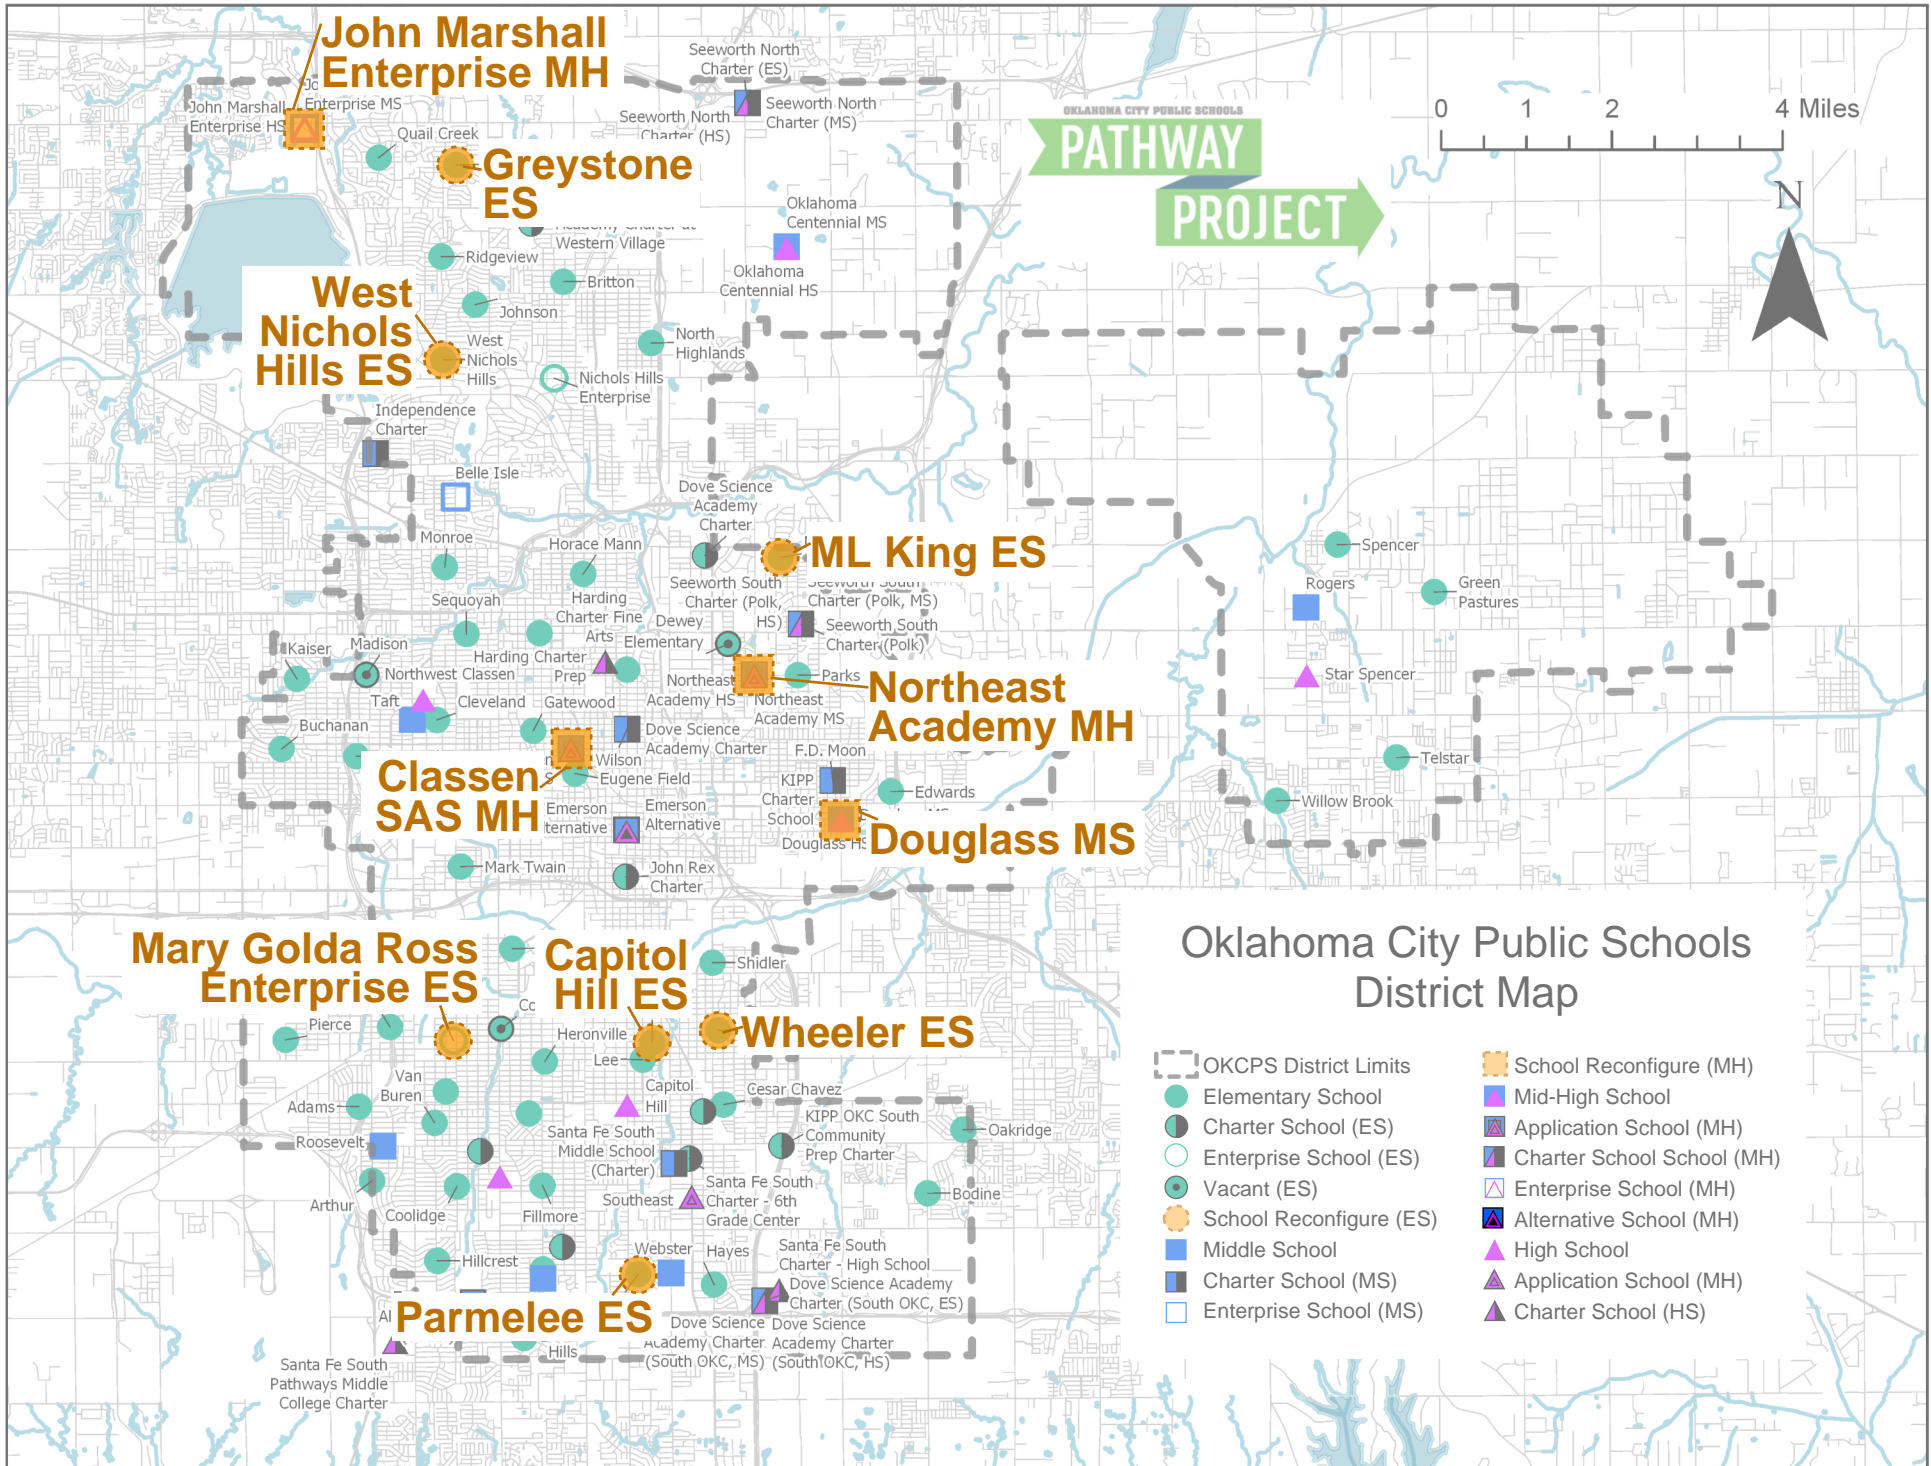

**Johnson ES**

**North Highland ES**

**Putnam Heights ES** **Horace Mann ES**

**Sequoyah ES**

**Edgemere ES**

**Gatewood ES**

**Edwards ES**

**Pierce ES**

**Rancho Village ES**

**Oakridge ES**

**Green Pastures ES**

**PATHWAY PROJECT**

**Oklahoma Centennial MH**

Oklahoma City Public Schools District Map

- OKCPS District Limits
- Elementary School
- Charter School (ES)
- Enterprise School (ES)
- Vacant (ES)
- School Closure (ES)
- Middle School
- Charter School (MS)
- Enterprise School (MS)
- School Closure (MH)
- Mid-High School
- Application School (MH)
- Charter School School (MH)
- Enterprise School (MH)
- Alternative School (MH)
- High School
- Application School (MH)
- Charter School (HS)

**John Marshall Enterprise MH**

**Greystone ES**

**West Nichols Hills ES**

**ML King ES**

**Northeast Academy MH**

**Classen SAS MH**

**Douglass MS**

**Mary Golda Ross Enterprise ES**