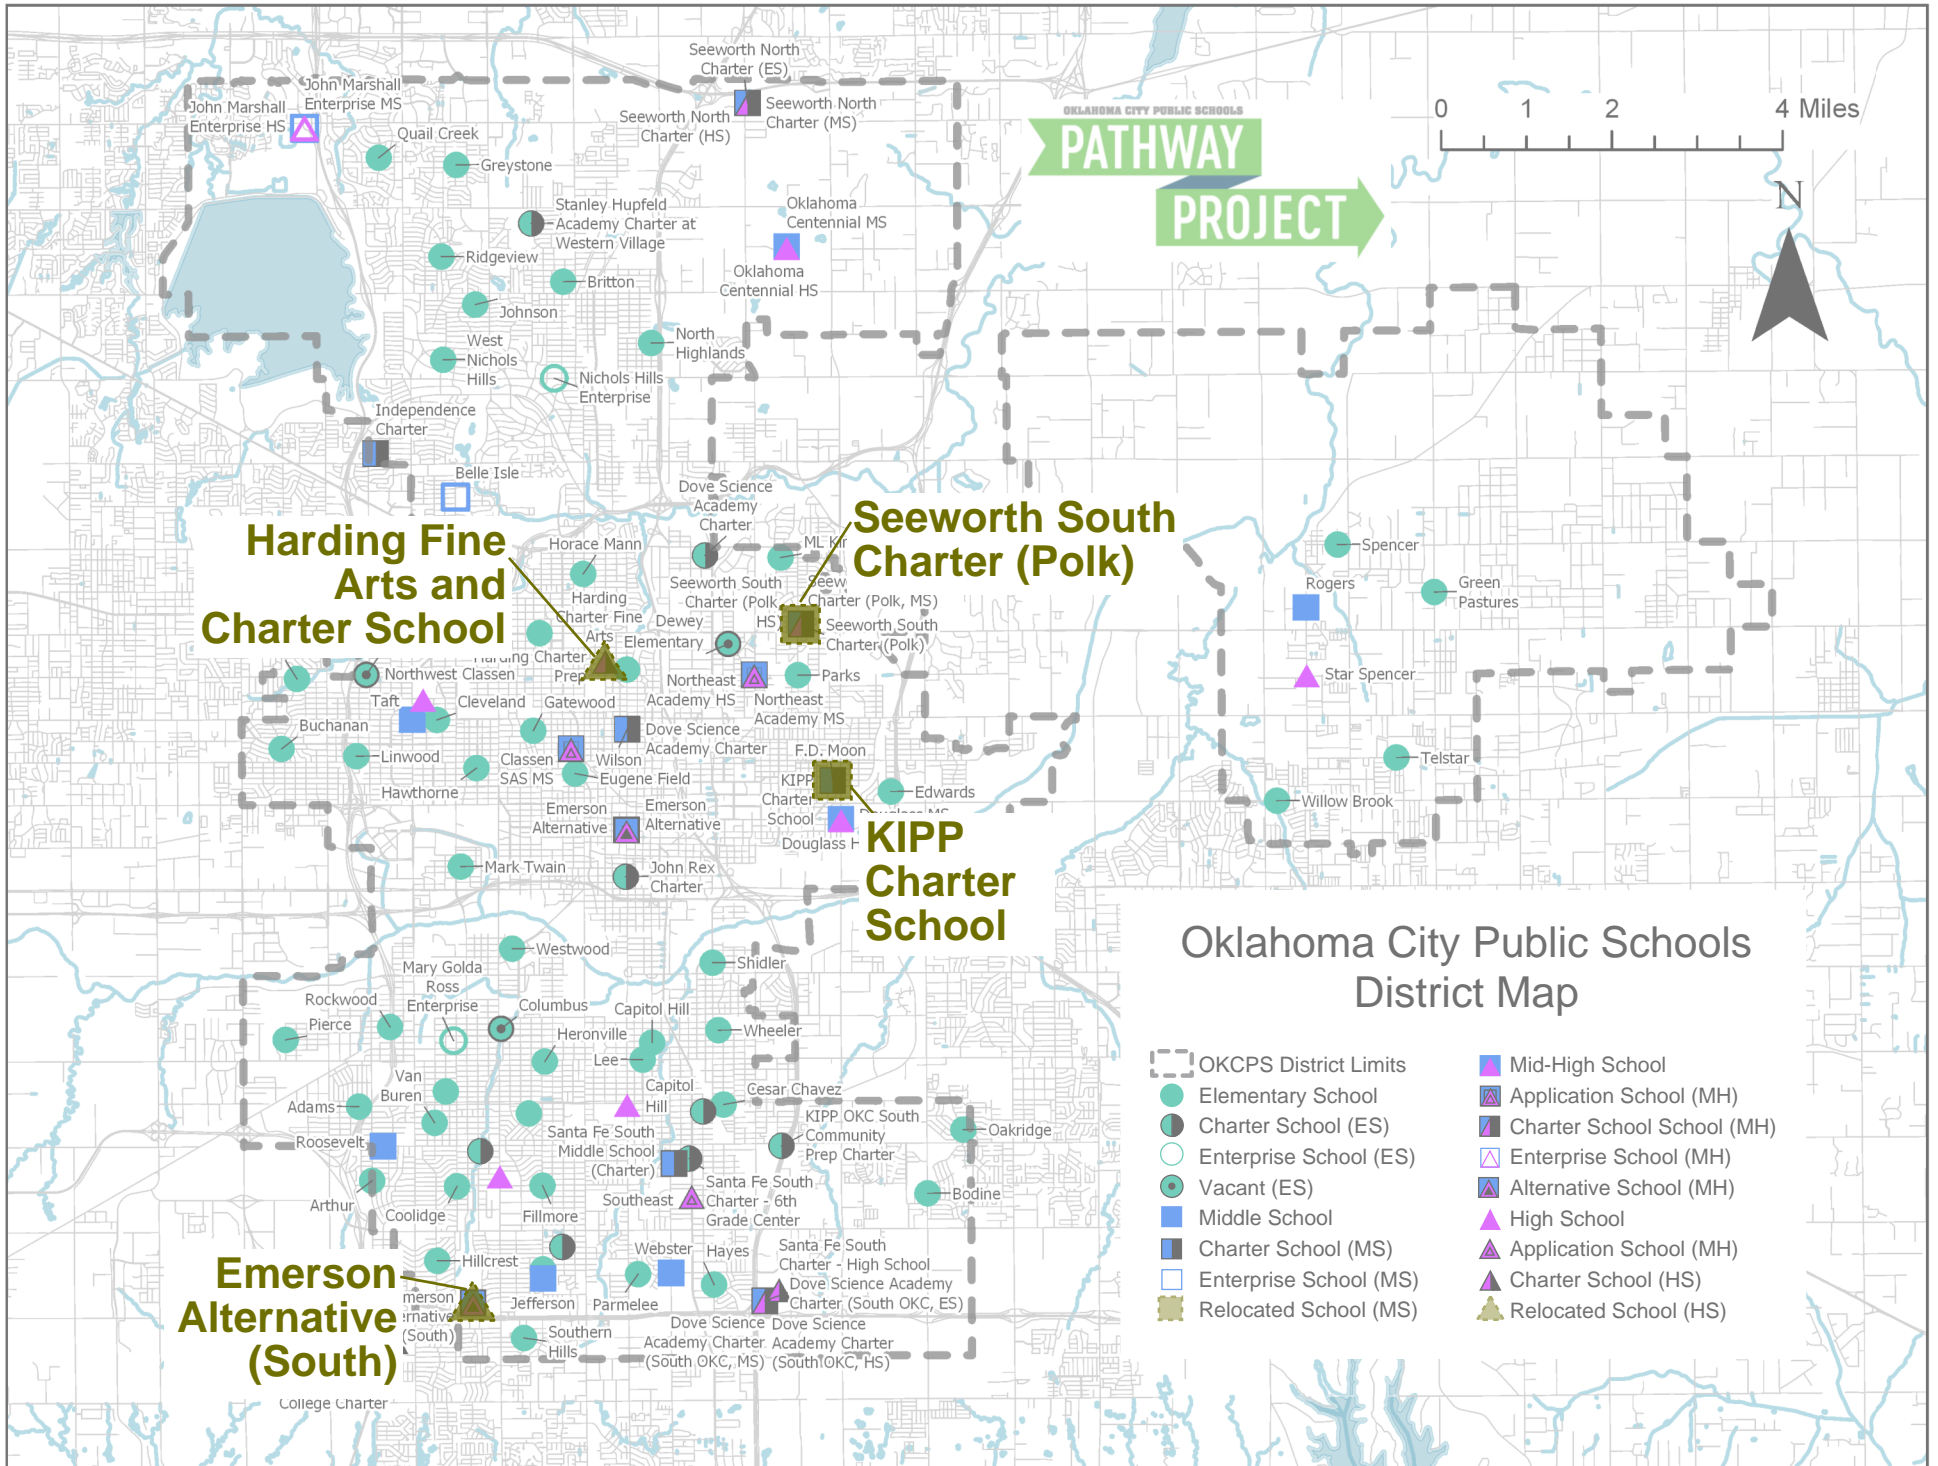

**Rancho Village ES**

**Oakridge ES**

**Green Pastures ES**

**PATHWAY PROJECT**

**Oklahoma Centennial MH**

Oklahoma City Public Schools District Map

- OKCPS District Limits
- Elementary School
- Charter School (ES)
- Enterprise School (ES)
- Vacant (ES)
- School Closure (ES)
- Middle School
- Charter School (MS)
- Enterprise School (MS)
- School Closure (MH)
- Mid-High School
- Application School (MH)
- Charter School School (MH)
- Enterprise School (MH)
- Alternative School (MH)
- High School
- Application School (MH)
- Charter School (HS)

**John Marshall Enterprise MH**

**Greystone ES**

**West Nichols Hills ES**

**ML King ES**

**Northeast Academy MH**

**Classen SAS MH**

**Douglass MS**

**Mary Golda Ross Enterprise ES**

**Capitol Hill ES**

**Wheeler ES**

**Parmelee ES**

**PATHWAY PROJECT**

Oklahoma City Public Schools District Map

- OKCPS District Limits
- Elementary School
- Charter School (ES)
- Enterprise School (ES)
- Vacant (ES)
- School Reconfigure (ES)
- Middle School
- Charter School (MS)
- Enterprise School (MS)
- School Reconfigure (MH)
- Mid-High School
- Application School (MH)
- Charter School School (MH)
- Enterprise School (MH)
- Alternative School (MH)
- High School
- Application School (MH)
- Charter School (HS)

**PATHWAY PROJECT**

**Harding Fine Arts and Charter School**

**Seeworth South Charter (Polk)**

**KIPP Charter School**

**Emerson Alternative (South)**

**Oklahoma City Public Schools District Map**

- OKCPS District Limits
- Elementary School
- Charter School (ES)
- Enterprise School (ES)
- Vacant (ES)
- Middle School
- Charter School (MS)
- Enterprise School (MS)
- Relocated School (MS)
- Mid-High School
- Application School (MH)
- Charter School School (MH)
- Enterprise School (MH)
- Alternative School (MH)
- High School
- Application School (MH)
- Charter School (HS)
- Relocated School (HS)